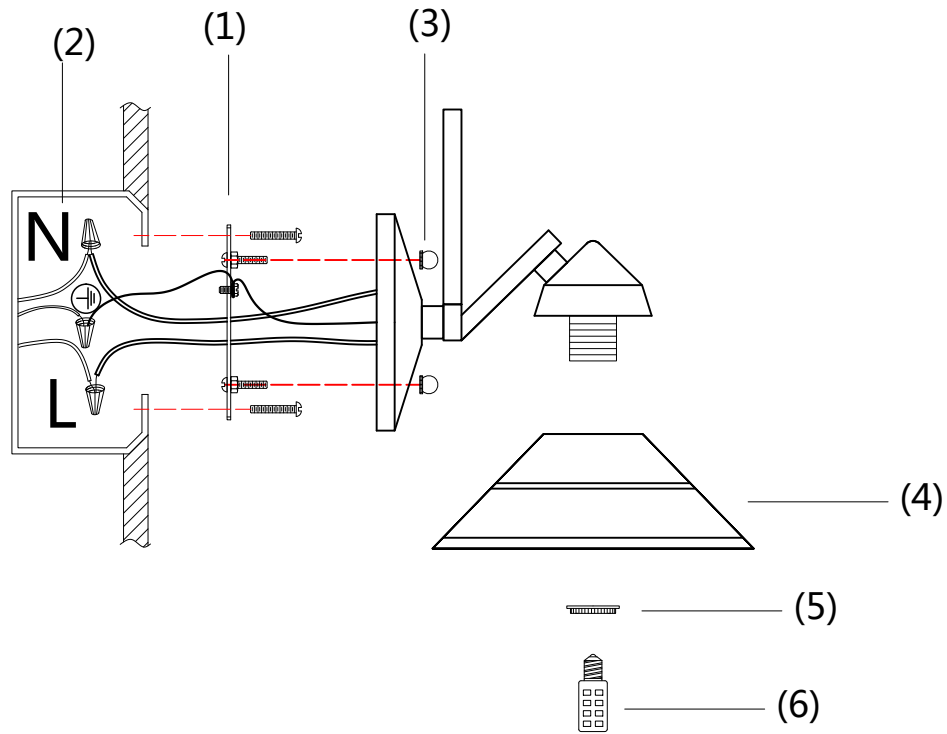

Atlas

LIGHTING & HOME
ARTISTRY THROUGH LIGHTING AND STYLE

ITEM#: WL11753

3pcs

3pcs