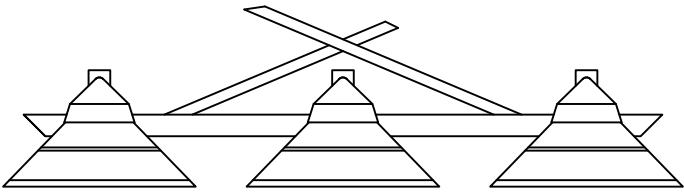

Atlas

LIGHTING & HOME
ARTISTRY THROUGH LIGHTING AND STYLE

ITEM#: WL11753

3pcs

3pcs